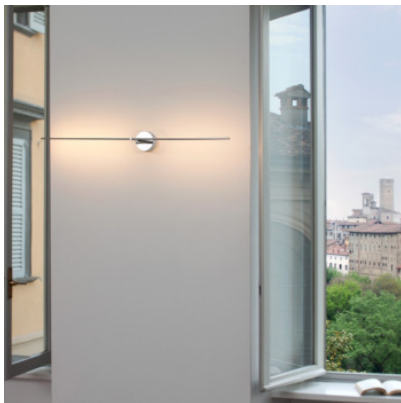

## Catellani & Smith Light Stick CW

LED wall/ceiling lamp Catellani & Smith Light Stick CW with nickel-plated copper rod, turnable by 320°, and nickel-plated metal base. Indirect adjustable light. Dimmable trailing edge.

CW 4, nickel-plated	739,00 € <del>MSRP 827,00 €</del>
MPN	LSP4
Luminous flux (lm)	560
CW 4, satin gold	849,00 € <del>MSRP 946,00 €</del>
MPN	LSP4G
Luminous flux (lm)	560
CW 6, nickel-plated	919,00 € <del>MSRP 1.023,00 €</del>
MPN	LSP6
Luminous flux (lm)	840
CW 6, satin gold	1.049,00 € <del>MSRP 1.166,00 €</del>
MPN	LSP6G
Luminous flux (lm)	840
CW 8, nickel-plated	1.099,00 € <del>MSRP 1.220,00 €</del>
MPN	LSP8
Luminous flux (lm)	1120
CW 8, satin gold	1.249,00 € <del>MSRP 1.386,00 €</del>
MPN	LSP8G
Luminous flux (lm)	1120