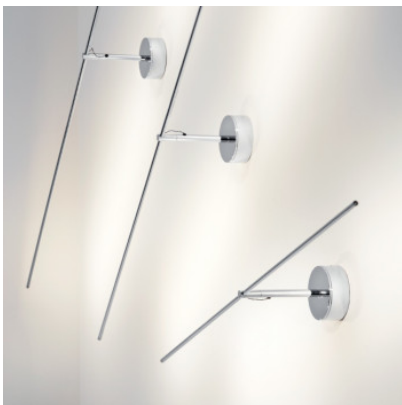

Catellani & Smith Light Stick CW 4

LED wall/ceiling lamp Catellani & Smith Light Stick CW 4 with nickel-plated copper rod, turnable by 320°, and nickel-plated metal base. Indirect adjustable light. Dimmable trailing edge.

black	691,00 €-MSRP-768,00-€
MPN	LSP4B
Luminous flux (lm)	560
nickel	798,00 €-MSRP-887,00-€
MPN	LSP4
Luminous flux (lm)	560
gold satined	905,00 €-MSRP-1.006,00-€
MPN	LSP4G
Luminous flux (lm)	560

03.05.2024 18:19:37