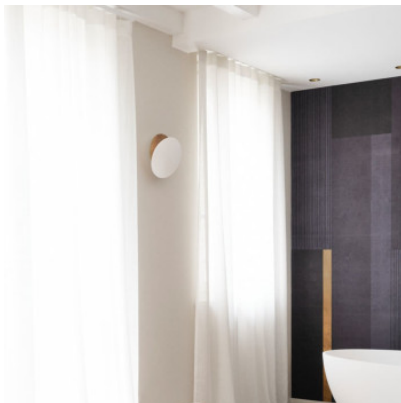

Catellani & Smith Lederam W 17

LED wall lamp Catellani & Smith Lederam W 17 with metal structure and adjustable aluminium reflector. Indirect lighting. Dimmable trailing edge.

black/copper	409,00 €-MSRP-452,00-€
MPN	LW171
Luminous flux (lm)	1700
black/gold	409,00 €-MSRP-452,00-€
MPN	LW172
Luminous flux (lm)	1700
white/copper	409,00 €-MSRP-452,00-€
MPN	LW176
Luminous flux (lm)	1700
white/gold	409,00 €-MSRP-452,00-€
MPN	LW175
Luminous flux (lm)	1700
copper	439,00 €-MSRP-488,00-€
MPN	LW174
Luminous flux (lm)	1700
gold	439,00 €-MSRP-488,00-€
MPN	LW173
Luminous flux (lm)	1700