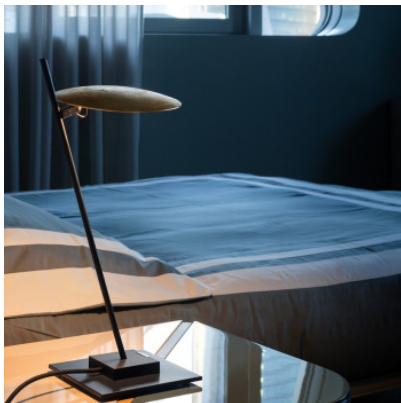

25.04.2024 8:27:20

All prices shown include 19% VAT for deliveries to Deutschland excluding possible shipping costs.