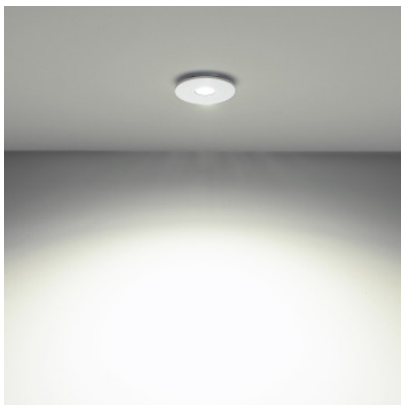

Casablanca Tet Ceiling Lamp

LED ceiling light Tet by Casablanca with a height of only 2 cm has either a flat glass cover or a convex lens. The light cone is more focused through the lens. Externally dimmable.

Bulbs
Dimensions

10W LED, 2700K, 830 lm, CRI>90.
Diameter 14.5 cm, height 2 cm.