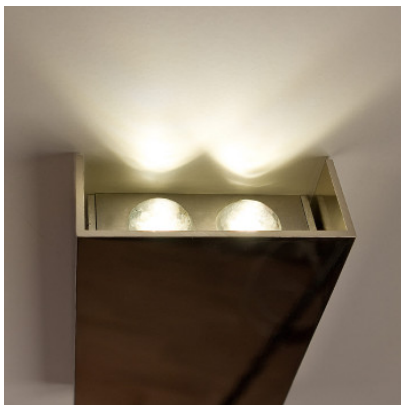

Calemid Alba LED wall lamp

Lighting design on highest level: the ultraflat LED wall lamp Alba draws light cones on the wall. From aluminium, available with different surface finishes.

matt nickel	179,00 € MSRP 289,00 €
MPN	ALBANMATT

Bulbs	3x 4,5W 24V High Power LEDs 3000K (warm white).
Dimensions	Height 220 mm, width 90 mm, depth 40 mm.

07.05.2024 4:44:07

All prices shown include 19% VAT for deliveries to Deutschland excluding possible shipping costs.