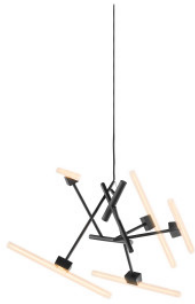

Brand van Egmond Linea Element

Charming as a composition and as a single light: Brand van Egmond Linea Element suspension with linear metallic rods and 5 tubular lamps.

matt black MPN	4.029,00 € LINLT50/70BLM
burnished brass MPN	4.619,00 € LINLT50/70BRBUR
aged nickel MPN	5.509,00 € LINLT50/70NA

Bulbs
Dimensions

5 x S14d linear lamps.
Diameter 70 cm, shade height 70 cm, weight 6 kg,
suspension 2 m, cable length 2 m.

25.04.2024 8:36:33

All prices shown include 19% VAT for deliveries to Deutschland excluding possible shipping costs.