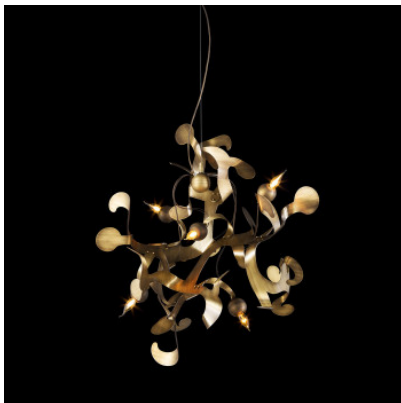

Brand van Egmond Kelp Element 100 cm

The organically shaped Kelp Element 100 suspension by Brand van Egmond imitates underwater vegetation which appeals with the original shade and a choice of refined surface.

matt black MPN	4.199,00 € 100KELPBLM
stainless steel MPN	6.389,00 € 100KELPST
aged brass MPN	6.869,00 € 100KELPBRA
burnished brass MPN	6.869,00 € 100KELPBRBUR
grinded brass MPN	6.869,00 € 100KELPBRG
brass MPN	7.219,00 € 100KELPBR
copper MPN	7.519,00 € 100KELPCOP

Bulbs
Dimensions

5 x E14 candle lamps.
Length 80 cm, width 100 cm, shade height 80 cm, suspension 2 m, cable length 2 m, weight 15 kg.