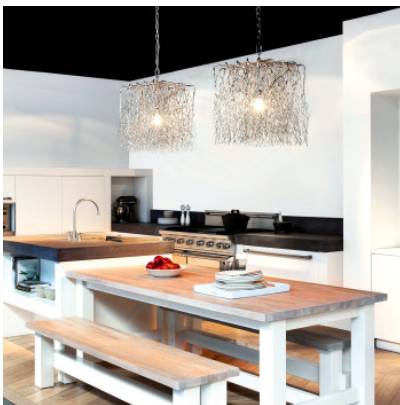

## Brand van Egmond Hollywood Block

The brick-shaped shade of the Hollywood Block suspension by Brand van Egmond looks like scrubs through which the lamp's light passes, and creates unparalleled lighting effects.

white	3.669,00 €
MPN	HCC50W
nickel	5.679,00 €
MPN	HCC50N

Bulbs 1 x max. 60W E27 halogen lamp.  
 Dimensions Length 40 cm, width 40 cm, shade height 50 cm, weight 13 kg, cable length 2 m.

27.04.2024 16:23:53