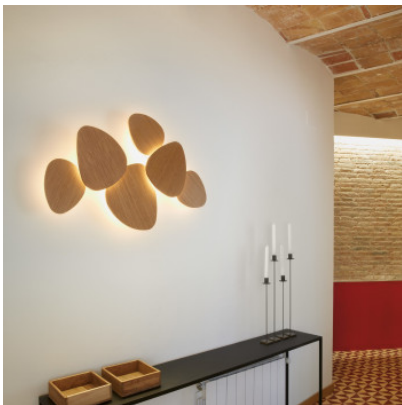

Bover Tria Set 6

LED wall light Bover Tria Set 6 with reflector disc made of matt white painted aluminum or natural oak. Discs rotates 350°. Dimmable trailing edge.

white matt	1.569,00 € MSRP 1.845,00 €
MPN	2081601301
EAN	8436544891651
Luminous flux (lm)	10412
natural oak	1.719,00 € MSRP 2.027,00 €
MPN	2081601335
EAN	8436544891682
Luminous flux (lm)	10412