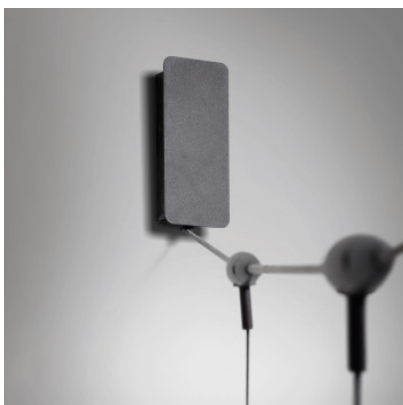

Bover Skybell S/5L/10

LED suspension Bover Skybell S/5L/10 of aluminium and iron with 5 elements. Illumination angle of 30 degrees. With fixing accessories for ceiling and wall. Dimmable 0-10V/1-10V/DALI/Push.

black	1.109,00 € MSRP 1.302,00 €
MPN	35702219056
EAN	8435493724706

Bulbs	16W LED 230V, 2700K, 1860 lm, CRI 90.
Dimensions	Length 4.98 m, distance between pendulums 55 cm, weight 1.43 kg. Canopy: length 17.5 cm - max. 19.5 cm, width 6 cm - max. 8 cm, height 4.8 cm.