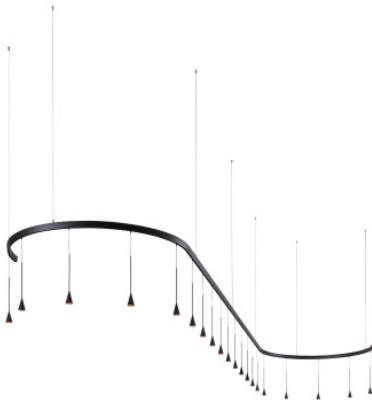

Bover Skybell Modular S/20L/40

LED suspension Bover Skybell Modular S/20L/40 of metal with 20 pendants. Direct light distribution. 7 suspension cables. Angle of illumination 30 degrees. Dimmable 0-10V/1-10V/DALI/Push.

black	3.939,00 €-MSRP-4.637,00-€
MPN	35726219056
EAN	8435493732091

Bulbs	64W LED 230V, 2700K, 7440 lm, CRI 90.
Dimensions	Width 533 cm, depth 263 cm, height 370 cm, each shade diameter 5 cm, pendulum height 65 cm, canopy length 98 cm, weight 6.9 kg.