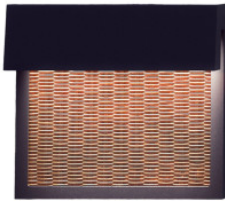

Bover Sisal A/01 Outdoor

LED outdoor wall light Bover Sisal A/01 made of aluminium, stainless steel and synthetic fibre. Metal surfaces coated with cataphoresis and epoxy-polyester paint. Light source protected by polycarbonate diffuser. IP66.

brown	439,00 €-MSRP-519,00-€
MPN	28401012118
EAN	8435493724652
Luminous flux (lm)	990
light beige	439,00 €-MSRP-519,00-€
MPN	28401012117
EAN	8435493724027
Luminous flux (lm)	990