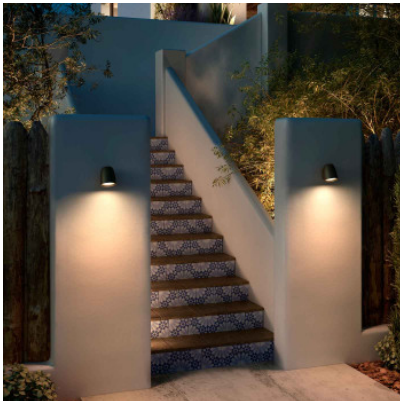

Bover Nut A/01 Outdoor

LED exterior wall lamp Bover Nut A/01 of stainless steel and aluminium. Direct and glare-free light distribution. Head swivelling by 180 degrees. Phase-cut dimmable or dimmable at 3 levels via touch dimmer on the head.

Bulbs
Dimensions

6.3W LED, 2700K, 950 lm, CRI 90.
Shade diameter 10 cm, height 13.5 cm, depth 15.5 cm, base height 8.2 cm, base width 3 cm, weight 0.67 kg.