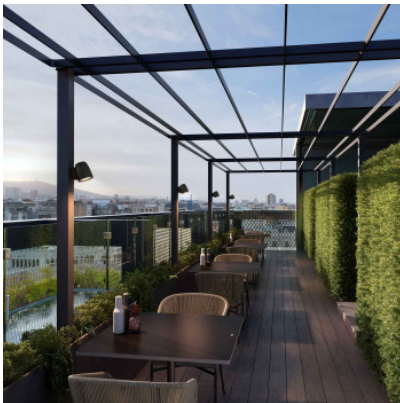

Bover Nut A/01 Outdoor

LED exterior wall lamp Bover Nut A/01 of stainless steel and aluminium. Direct and glare-free light distribution. Head swivelling by 180 degrees. Phase-cut dimmable or dimmable at 3 levels via touch dimmer on the head.

Bulbs
Dimensions

6.3W LED, 2700K, 950 lm, CRI 90.
Shade diameter 10 cm, height 13.5 cm, depth 15.5 cm, base height 8.2 cm, base width 3 cm, weight 0.67 kg.