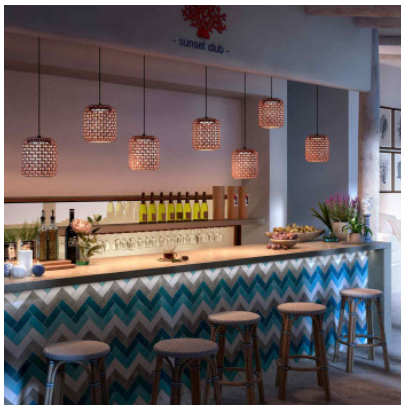

## Bover Nans S/21 Outdoor

LED suspension Bover Nans S/21 Outdoor of hand-woven synthetic fibers. Structure of stainless steel and aluminium. Diffuse lighting. Phase-cut dimmable. IP54.

beige	469,00 €-MSRP-555,00-€
MPN	30901214166
EAN	8435493705088
brown	469,00 €-MSRP-555,00-€
MPN	30901214163
EAN	8435493704562
red	469,00 €-MSRP-555,00-€
MPN	30901214160
EAN	8435493704555

Bulbs 9.5W LED, 2700K, 1450 lm, CRI 90.  
Dimensions Height min. 40 cm - max. 200 cm, shade diameter 21.6 cm, shade height 24.7 cm, canopy diameter 12 cm, canopy height 4 cm, weight 1.65 kg.