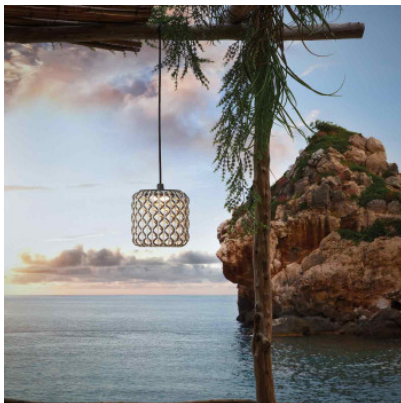

## Bover Nans S/16/H Outdoor

LED suspension Bover Nans S/16/H Outdoor of synthetic fibres, structure of metal and diffuser of polycarbonate. With long cable and plug, without switch. IP54.

beige	339,00 € <del>MSRP 458,00 €</del>
MPN	30921201166
EAN	8435493708782
brown	389,00 € <del>MSRP 458,00 €</del>
MPN	30921201163
EAN	8435493708775
red	389,00 € <del>MSRP 458,00 €</del>
MPN	30921201160
EAN	8435493708713

Bulbs  
Dimensions

8W LED, 2700K, 635 lm, CRI 90.  
Shade diameter 16.7 cm, shade height 16.5 cm, cable length 3.9 m, weight 1 kg.