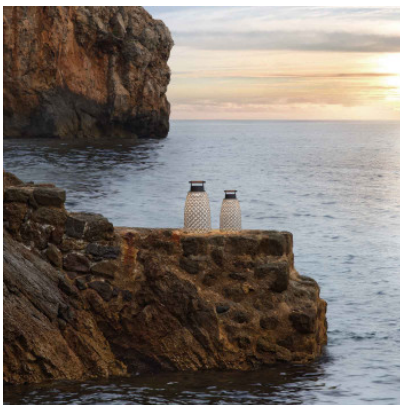

Bover Nans Portable M/49/R Outdoor

Rechargeable light Nans Portable M/49/R Outdoor LED of polyethylene fibres, metallic base, polycarbonate diffuser. Handle of teak wood. With switch, 3 lighting levels. Max. illumination time 12 h. Loading time 7 h. IP54.

beige	539,00 €-MSRP-641,00-€
MPN	30909324166
EAN	8435493707075

brown	539,00 €-MSRP-641,00-€
MPN	30909324163
EAN	8435493707068

red	539,00 €-MSRP-641,00-€
MPN	30909324160
EAN	8435493707037

Bulbs	3W LED 5Vdc 1.5A, 2700K, 460 lm, CRI 90.
Dimensions	Height 48.4 cm, diameter 25.8 cm, shade height 38.7 cm, weight 1.98 kg.

23.04.2024 18:27:42

All prices shown include 19% VAT for deliveries to Deutschland excluding possible shipping costs.