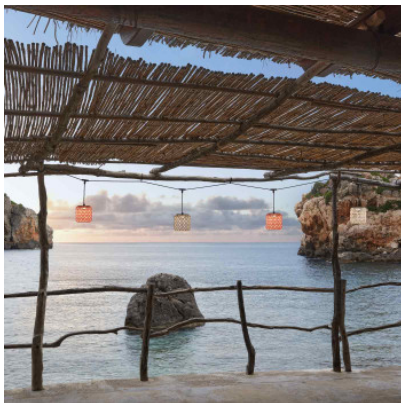

beige 1.409,00 € ~~MSRP 1.656,00 €~~

MPN 30920201166
EAN 8435493708638

brown 1.409,00 € ~~MSRP 1.656,00 €~~

MPN 30920201163
EAN 8435493708621

red 1.409,00 € ~~MSRP 1.656,00 €~~

MPN 30920201160
EAN 8435493708614

Bulbs 4 x 6W LED, 2700K, 4 x 503 lm, CRI 90.

Dimensions Shade diameter 16.7 cm, shade height 16.5 cm, shade height with suspension 70 cm, distance between the shades 83 cm, tension cable length 5 m, total length electric cable 8 m, weight 3.75 kg.