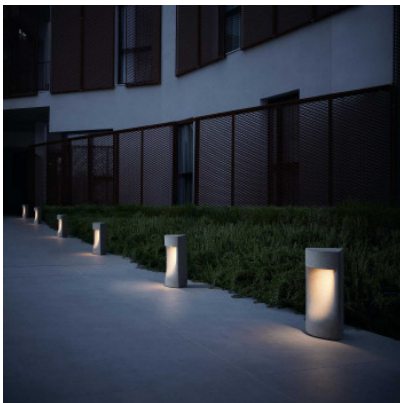

Bover Moai B/35 Outdoor

LED bollard light Bover Moai B/35 of concrete, stainless steel and iron. Direct light, illuminating the concrete body and the surface located below. Phase-cut dimmable. IP66.

grey concrete	899,00 € MSRP 1.058,00 €
MPN	1920140094
EAN	8436544898094

Bulbs	6.5W LED 230V, 2,700K, 850lm, CRI 90.
Dimensions	Height 35 cm, width 21.8 cm, depth 15.7 cm, weight 12.86 kg.

24.04.2024 22:28:14

All prices shown include 19% VAT for deliveries to Deutschland excluding possible shipping costs.