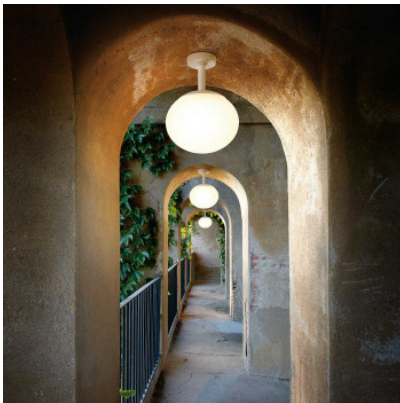

## Bover Elipse PF/30 Outdoor

Ceiling lamp Bover Elipse PF/30 Outdoor with diffuser of UV-resistant polyethylene and structure of aluminium and iron. Diffuse, even lighting. For E27 lamps. Phase-cut dimmable. IP66.

white	479,00 €-MSRP-563,00-€
MPN	32301117013
EAN	8435493740690

Bulbs	2 x MAX 15W LED E-27 A60
Dimensions	Diameter 30 cm, height 39 cm, canopy diameter 12 cm, canopy height 5 cm, distance between diffuser and ceiling 14 cm, weight 2.19 kg.