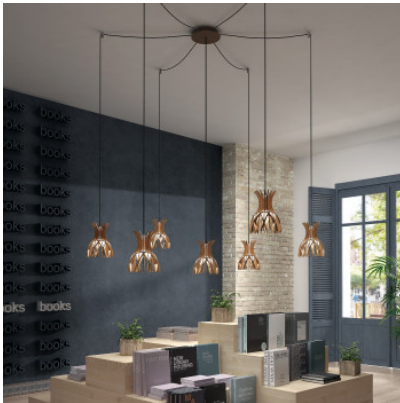

## Bover Domita S/20/7L

Pendant lamp Bover Domita S/20/7L with iron and aluminum structure and 7 shades made of large and small beech wood fragments. For GU5.3 bulbs. Phase dimmable.

Multiple Canopy	1.829,00 € <del>MSRP 2.157,00 €</del>
MPN	25852200114
EAN	8435493724287
Canopy Set 7	1.969,00 € <del>MSRP 2.312,00 €</del>
MPN	25842200114
EAN	8435493724300