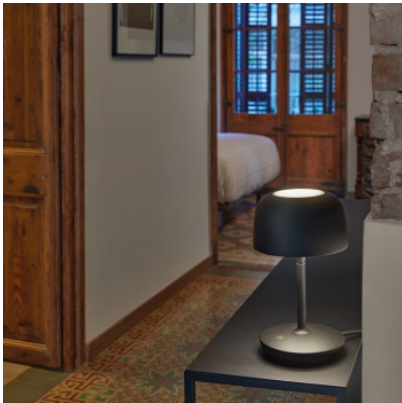

Bover Bol M/30

LED table lamp Bover Bol M/30 made of aluminum, brass, stainless steel and polycarbonate. Direct and diffuse lighting. With 3-step dimmer on the base.

| | |
|--------------------|------------------------|
| black matt | 519,00 €-MSRP-607,00 € |
| MPN | 20101318012 |
| EAN | 8435493711256 |
| Luminous flux (lm) | 1200 |