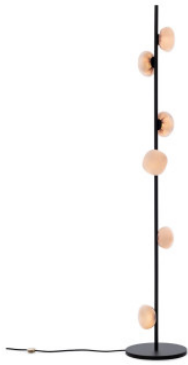

## Bocci 84.6V Stem Floor

LED floor lamp Bocci 84.6V Stem Floor made of unlacquered brushed brass or black powder-coated and blown glass shades. With dimmer on the cable.

black	8.589,00 € <del>MSRP 9.139,00 €</del>
MPN	84.6V FLOOR BLACK 600
Luminous flux (lm)	600

brass	8.589,00 € <del>MSRP 9.139,00 €</del>
MPN	84.6V FLOOR BRASS 600
Luminous flux (lm)	600