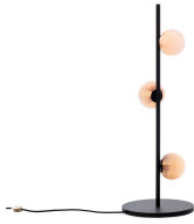

## Bocci 84.3 Stem Floor Short

LED floor lamp Bocci 84.3 Stem Floor Short made of unlacquered brushed brass or black powder-coated and blown glass shades. With dimmer on the cable.

black	4.519,00 €
MPN	84.3 FLOOR SHORT BLACK
Luminous flux (lm)	300

brass	4.519,00 €
MPN	84.3 FLOOR SHORT BRASS
Luminous flux (lm)	300