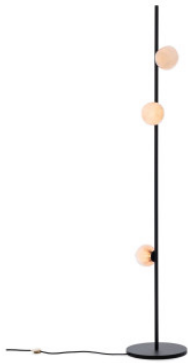

Bocci 84.3 Stem Floor Long

LED floor lamp Bocci 84.3 Stem Floor Long made of unlacquered brushed brass or black powder-coated and blown glass shades. With dimmer on the cable.

black	4.519,00 €
MPN	84.3 FLOOR LONG BLACK 300
Luminous flux (lm)	300
brass	4.519,00 €
MPN	84.3 FLOOR LONG BRASS 300
Luminous flux (lm)	300