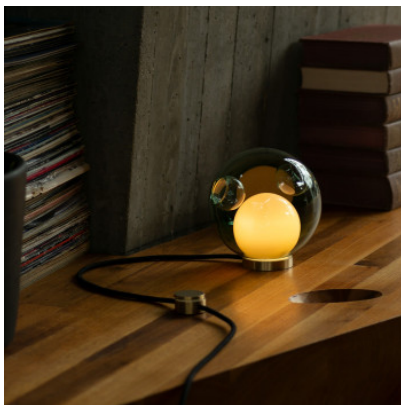

Bocci 28t Colours

Table lamp Bocci 28t with hand-blown glass and opal white inner diffuser. The brass stand has a small notch on the bottom so it can be hung on a wall if required. Dimmer on the cable.

grey 6	729,00 € MSRP 857,00 €
MPN	28T COLOURS GREY 6
Luminous flux (lm)	100
grey 4	849,00 €
MPN	28T COLOURS GREY 4
Luminous flux (lm)	100
grey 5	849,00 €
MPN	28T COLOURS GREY 5
Luminous flux (lm)	100
opaque grey 1	849,00 €
MPN	28T COLOURS OPAQUE GREY 1
Luminous flux (lm)	100
opaque grey 2	849,00 €
MPN	28T COLOURS OPAQUE GREY 2
Luminous flux (lm)	100
opaque grey 3	849,00 €
MPN	28T COLOURS OPAQUE GREY 3
Luminous flux (lm)	100