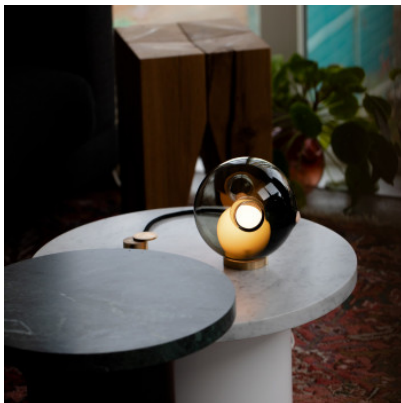

Bocci 28t Colours

Table lamp Bocci 28t with hand-blown glass and opal white inner diffuser. The brass stand has a small notch on the bottom so it can be hung on a wall if required. Dimmer on the cable.

grey 6	729,00 € MSRP 857,00 €
MPN	28T COLOURS GREY 6
Luminous flux (lm)	100
grey 4	849,00 €
MPN	28T COLOURS GREY 4
Luminous flux (lm)	100
grey 5	849,00 €
MPN	28T COLOURS GREY 5
Luminous flux (lm)	100
opaque grey 1	849,00 €
MPN	28T COLOURS OPAQUE GREY 1
Luminous flux (lm)	100
opaque grey 2	849,00 €
MPN	28T COLOURS OPAQUE GREY 2
Luminous flux (lm)	100
opaque grey 3	849,00 €
MPN	28T COLOURS OPAQUE GREY 3
Luminous flux (lm)	100