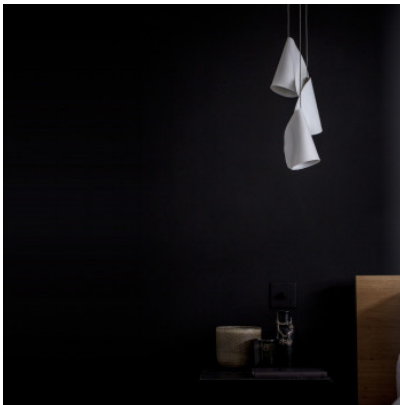

Bocci 21.3

Pendant light Bocci 21.3 made of porcelain, blown borosilicate glass and a round steel canopy. With xenon light sources. Dimmable trailing edge.

black canopy	1.379,00 € MSRP 1.464,00 €
MPN	21.3 BLACK 588
Luminous flux (lm)	
nickel brushed canopy	1.379,00 € MSRP 1.464,00 €
MPN	21.3 NICKEL 588
Luminous flux (lm)	
white canopy	1.379,00 € MSRP 1.464,00 €
MPN	21.3 WHITE 588
Luminous flux (lm)	