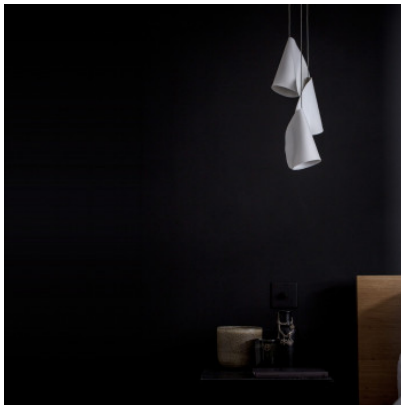

Bocci 21.3 LED

Pendant light Bocci 21.3 made of porcelain, blown borosilicate glass and a round steel canopy. With LED light sources. Dimmable trailing edge.

black canopy	1.379,00 € MSRP 1.464,00 €
MPN	21.3 LED BLACK 300
Luminous flux (lm)	
nickel brushed canopy	1.379,00 € MSRP 1.464,00 €
MPN	21.3 LED NICKEL 300
Luminous flux (lm)	
white canopy	1.379,00 € MSRP 1.464,00 €
MPN	21.3 LED WHITE 300
Luminous flux (lm)	