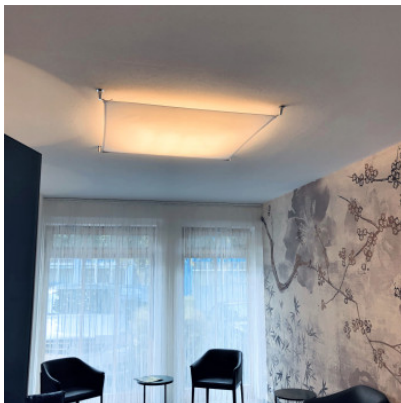

B.Lux Veroca 2

Small square-shaped B.Lux Veroca 2 ceiling light is flexibly deployable and provides bright, diffuse light. With electronic equipment.

natural, 4x 14/24W (G5) MPN	489,00 €-MSRP-564,00-€ 818425+818422
natural, 4x 36W (2G11) MPN	509,00 €-MSRP-564,00-€ 818420EE+818422
white, 4x 14/24W (G5) MPN	509,00 €-MSRP-564,00-€ 818425+818421
white, 4x 36W (2G11) MPN	509,00 €-MSRP-564,00-€ 818420EE+818421
natural, 4x 14/24W (G5), 1-10V MPN	689,00 €-MSRP-768,00-€ 818425DD+818422
natural, 4x 36W (2G11), Push/DALI MPN	689,00 €-MSRP-768,00-€ 818420DD+818422
white, 4x 14/24W (G5), 1-10V MPN	689,00 €-MSRP-768,00-€ 818425DD+818421
white, 4x 36W (2G11), Push/DALI MPN	689,00 €-MSRP-768,00-€ 818420DD+818421

Bulbs	4 x 36W 2G11 fluorescent lamps or 4 x 14/24W G5 fluorescent lamps.
Dimensions	Length 105 cm, width 105 cm, height 8 cm.