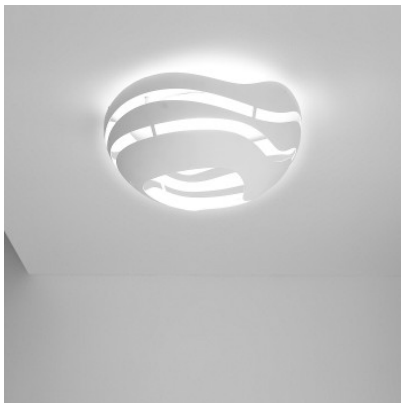

B.Lux Tree Series C50

Large decorative ceiling lamp B.Lux Tree Series C50 with integrated LED and an aluminium shade, composed of wavy strips forming a flattened sphere. Dimmable.

white / gold MPN	919,00 €-MSRP 1.221,00-€ 701454
black MPN	979,00 €-MSRP 1.091,00-€ 701453
white MPN	979,00 €-MSRP 1.091,00-€ 701452
black / gold MPN	1.099,00 €-MSRP 1.221,00-€ 701455

Bulbs 19.5W LED, 3000K, 2350 lm, CRI < 80.
Dimensions Diameter 55 cm, height 26 cm