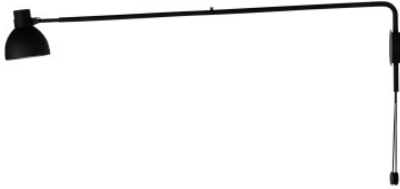

B.Lux System W125

Adjustable wall lamp W125 by B.Lux with an extensible and rotatable light arm. Delivery with or without cable and plug, E27 base.

beige MPN	569,00 €-MSRP-638,00-€ 736152
black MPN	569,00 €-MSRP-638,00-€ 736150
red MPN	569,00 €-MSRP-638,00-€ 736151
beige with plug-in MPN	579,00 €-MSRP-647,00-€ 736157
black with plug-in MPN	579,00 €-MSRP-647,00-€ 736155
red with plug-in MPN	579,00 €-MSRP-647,00-€ 736156

Bulbs 1 x 10W E27 LED lamp or 1 x max. 11W E27 compact fluorescent lamp or 1 x max. 57W E27 halogen lamp.
Dimensions Height 34 cm, depth 125 - 190 cm.