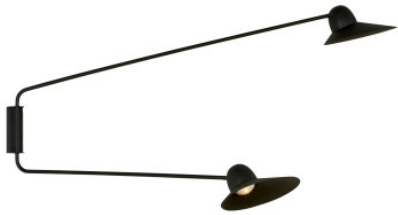

## B.Lux Speers Arm W2

The Speers Arm W2 wall lamp with two arms by B.Lux with integrated glass lenses, focussing the light, ensures a high light intensity. Two different shades' shapes (S or L).

black (S) MPN	1.459,00 € <del>MSRP 1.624,00 €</del> 757122+757102
white (S) MPN	1.459,00 € <del>MSRP 1.624,00 €</del> 757121+757101
black (L) MPN	1.569,00 € <del>MSRP 1.747,00 €</del> 757122+757107
white (L) MPN	1.569,00 € <del>MSRP 1.747,00 €</del> 757121+757106

Bulbs 2 x 9W LED 110-230V, 2700K, 1100 lm, CRI>90.  
 Dimensions S: depth max. 140 cm, height 88 cm, base depth 7.6 cm, shade diameter 11 cm, shade height 11.5 cm. L: depth max. 155.36 cm, height 90.87 cm, base depth 7,6 cm, shade width 30 cm, shade height 18 cm.