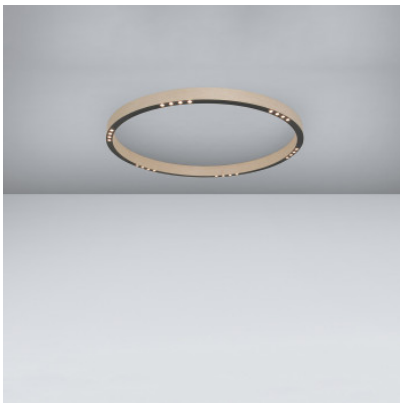

## B.Lux R2 C120

The dimmable B.Lux R2 C120 LED ceiling lamp shaped like a ring is made of aluminium, optionally with a wooden surface. Six LED modules provide a generous general illumination. Dimmable.

black MPN	2.149,00 €-MSRP 2.386,00 € 743432
bronze MPN	2.149,00 €-MSRP 2.386,00 € 743431
white MPN	2.149,00 €-MSRP 2.386,00 € 743430
oak MPN	2.779,00 €-MSRP 3.088,00 € 743433
walnut MPN	2.779,00 €-MSRP 3.088,00 € 743434

Bulbs 6 x 17W LED, 3000K, 13957 lm, CRI>90.  
Dimensions Diameter 120 cm, height 7.3 cm.