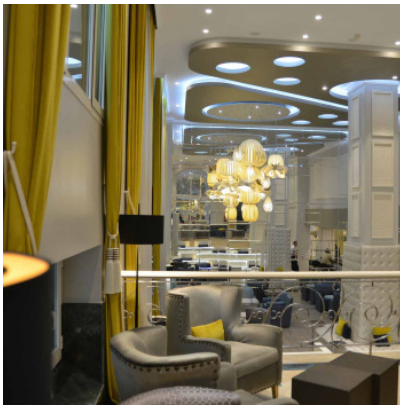

B.Lux Lola F

The B.Lux Lola F floor lamp has a classical shape with metallic base and a cylindrical, opaque textile shade. The shade's inner side is gold-coloured. Cover on top. Textile cable.

black/gold	689,00 €-MSRP-762,00-€
MPN	702201
white/gold	689,00 €-MSRP-762,00-€
MPN	702202

Bulbs 2 x max. 10W E27 LED lamps.
 Dimensions Height 161 cm, shade height 25 cm, shade diameter 45 cm, base diameter 32 cm.

25.04.2024 17:02:12

All prices shown include 19% VAT for deliveries to Deutschland excluding possible shipping costs.