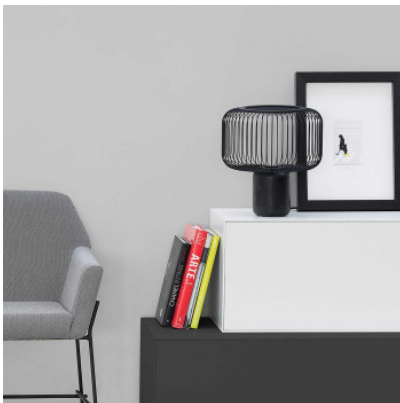

## B.Lux Keshi T30

Luxurious and minimalist: the B.Lux Keshi T30 LED table lamp with base of black Markina marble and shade of thin metallic rods. Mirrored upper metallic reflector. With dimmer.

matt black  
MPN

1.079,00 € ~~MSRP 1.202,00 €~~  
732051

Bulbs  
Dimensions

12W LED, 2700K, 900 lm, CRI>90.  
Height 35 cm, shade diameter 32.2 cm, base height 15 cm, base diameter 12 cm.

25.04.2024 10:34:44

All prices shown include 19% VAT for deliveries to Deutschland excluding possible shipping costs.