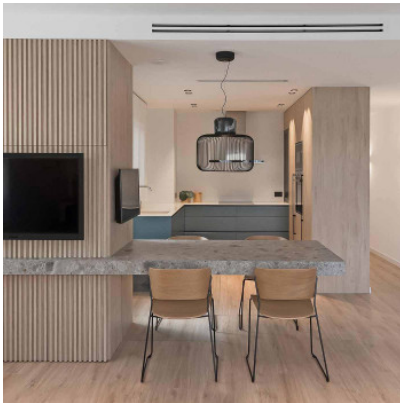

B.Lux Keshi S50

matt black
MPN

1.459,00 € ~~MSRP 1.617,00 €~~
732350

Bulbs
Dimensions

23.5W LED, 2700K, 3115 lm, CRI>90.
Shade diameter 50 cm, shade height 44 cm, suspension max. 200 cm,
canopy diameter 16 cm, canopy height 5.5 cm.