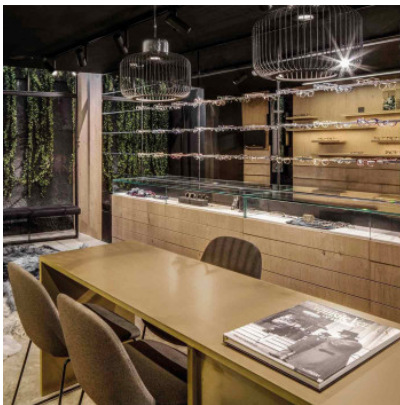

## B.Lux Keshi S30

The LED suspension Keshi S30 by B.Lux consists of a striking base of black Markina marble and a voluminous shade of filigreed metallic stems. Direct light. Dimmable Push/1-10V.

matt black  
MPN

1.109,00 € ~~MSRP 1.232,00 €~~  
732351

Bulbs  
Dimensions

9W LED, 2700K, 1100 lm, CRI>90.  
Shade diameter 32.2 cm, shade height 28 cm,  
suspension max. 200 cm, canopy diameter 12 cm,  
canopy height 5 cm.