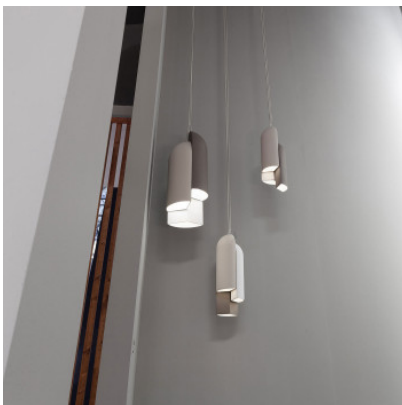

B.Lux Ireland S30

The fancy B.Lux Ireland S30 suspension has three individually height-adjustable light bodies of ceramics in cozy earth tones. Direct, downward light distribution.

Earth / Sand / Stone	939,00 €-MSRP 1.041,00 €
MPN	741312

Bulbs	3 x max. 15W E27 LED lamps.
Dimensions	Shade diameter 30 cm, shade height 50 cm, suspension max. 200 cm, canopy diameter 13 cm, canopy height 4 cm.

26.04.2024 8:35:36

All prices shown include 19% VAT for deliveries to Deutschland excluding possible shipping costs.