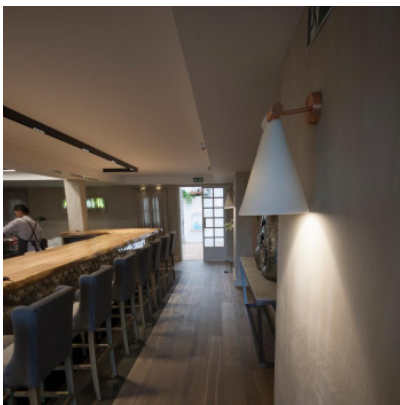

B.Lux Cone Light W

The light emitted by the wall lamp B.Lux Cone Light passes dimmed through the glazed porcelain shade, besides a beautiful light cone is projected downwards against the wall. Wall fixation in copper.

brass	329,00 €-MSRP-365,00-€
MPN	739111

Bulbs	1 x max. 15W E27 LED lamp.
Dimensions	Depth 24.6 cm, height 32 cm.

24.04.2024 16:45:05

All prices shown include 19% VAT for deliveries to Deutschland excluding possible shipping costs.