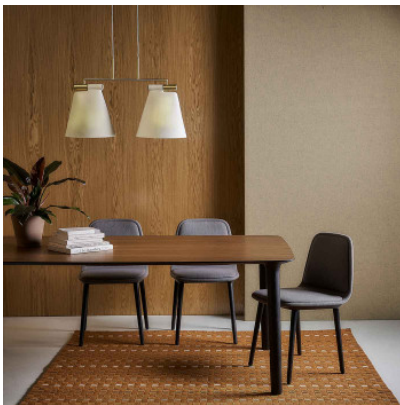

B.Lux Cone Light S2

The double suspension Cone Light S2 by B.Lux has two shades of translucent, glazed ceramics for soft ambient light. Additional direct downward illumination. E27.

brass	779,00 €-MSRP-871,00 €
MPN	739314

Bulbs	2 x max. 15W E27 LED lamps.
Dimensions	Width 75.2 cm, shade width 30 cm, shade height 32 cm, shade depth 22.4 cm, suspension max. 200 cm, canopy width 25 cm, canopy height 3 cm, canopy depth 4 cm.