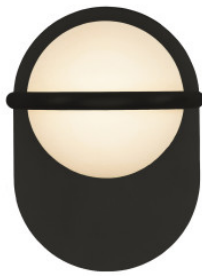

B.Lux C_Ball W1L

Wall lamp C_Ball W 1L by B.Lux consists of a metallic wall structure holding an opaline glass sphere and provides a wonderful indirect illumination. E27 base.

matt black	299,00 €-MSRP-338,00-€
MPN	748415
matt brass	389,00 €-MSRP-428,00-€
MPN	748410

Bulbs	1 x 6W E14 LED lamp or 1 x max. 12W E14 compact fluorescent lamp or 1 x max. 46W E14 halogen lamp.
Dimensions	Width 18.5 cm, height 27 cm, diffuser diameter 15 cm, depth 19.5 cm, weight 2.4 kg.