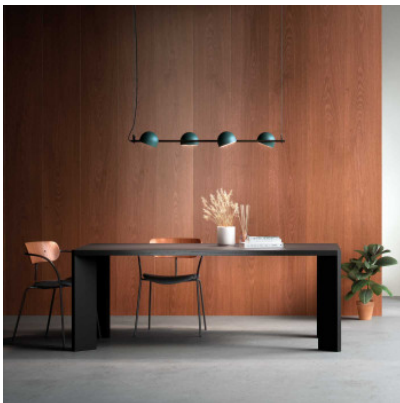

B.Lux Bowee SH4

The horizontal B.Lux Bowee SH4 LED suspension creates a beautiful group over dining tables. The 4 hemispherical shades of metal are individually tiltable. Dimmable (Push).

beige MPN	949,00 € MSRP 1.051,00 € 758350
black MPN	949,00 € MSRP 1.051,00 € 758353
metallic bronze MPN	949,00 € MSRP 1.051,00 € 758352
turquoise MPN	949,00 € MSRP 1.051,00 € 758351

Bulbs
Dimensions

4 x 6.4W LED, 2700K, 2880 lm, CRI>90.
Width 120 cm, height 200 cm, depth 30 cm.

23.04.2024 15:41:30

All prices shown include 19% VAT for deliveries to Deutschland excluding possible shipping costs.