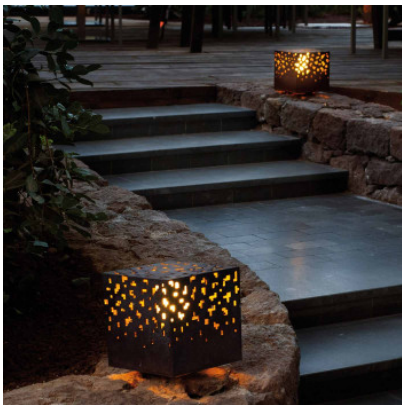

B.Lux AMS 40

For terraces and gardens: the floor lamp B.Lux AMS 40 Outdoor of steel produces charming shadow and light effects all around. IP54 protection.

corten	1.389,00 € MSRP 1.550,00 €
MPN	712210
stainless steel	1.819,00 € MSRP 2.019,00 €
MPN	712211

Bulbs 1 x max. 13W E27 LED lamp.
Dimensions Height 41.5 cm, width 40 cm, depth 40 cm.

24.04.2024 23:58:21

All prices shown include 19% VAT for deliveries to Deutschland excluding possible shipping costs.