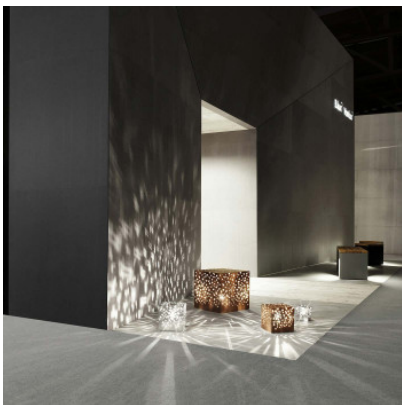

24.04.2024 23:58:21

All prices shown include 19% VAT for deliveries to Deutschland excluding possible shipping costs.