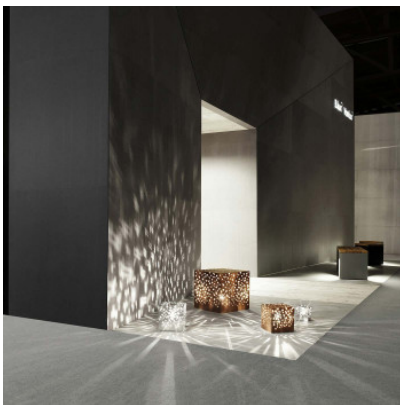

26.04.2024 9:55:45

All prices shown include 19% VAT for deliveries to Deutschland excluding possible shipping costs.