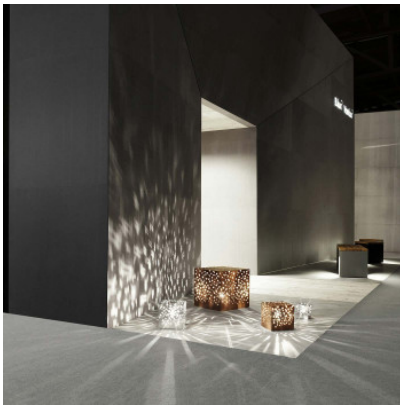

B.Lux AMS 12

Cubic B.Lux exterior light to be placed on garden tables: the AMS table and floor lamp of corten steel or stainless steel creates attractive light patterns. IP54.

corten	689,00 €-MSRP-762,00 €
MPN	712220
stainless steel	749,00 €-MSRP-833,00 €
MPN	712221

Bulbs 1 x max. 2.5W G9 LED lamp.
Dimensions Height 13 cm, width 12 cm, depth 12 cm.

23.04.2024 10:21:42

All prices shown include 19% VAT for deliveries to Deutschland excluding possible shipping costs.