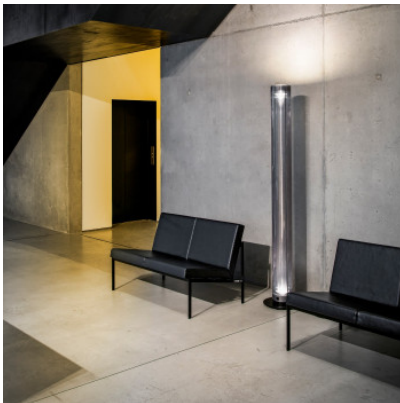

Belux Twilight-360 LED WD

LED floor lamp Belux Twilight 360 WD made of acrylic glass and base made of stainless steel. Ceiling floodlights and diffuse lighting. Can be switched and dimmed separately. Two touch dimmers on the cable. Casambi.

69W LED, 2700K, 7810lm, CRI > 80.
Height 188 cm, base diameter 34 cm, diameter 18 cm, cable length 3 m, weight 9 kg.

06.05.2024 6:46:49

All prices shown include 19% VAT for deliveries to Deutschland excluding possible shipping costs.