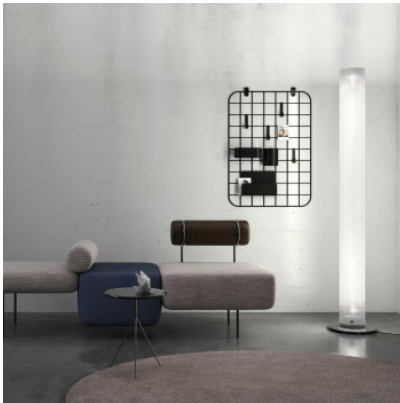

Belux Twilight-360 LED WD

LED floor lamp Belux Twilight 360 WD made of acrylic glass and base made of stainless steel. Ceiling floodlights and diffuse lighting. Can be switched and dimmed separately. Two touch dimmers on the cable. Casambi.

69W LED, 2700K, 7810lm, CRI > 80.
Height 188 cm, base diameter 34 cm, diameter 18 cm, cable length 3 m, weight 9 kg.

06.05.2024 6:46:49

All prices shown include 19% VAT for deliveries to Deutschland excluding possible shipping costs.