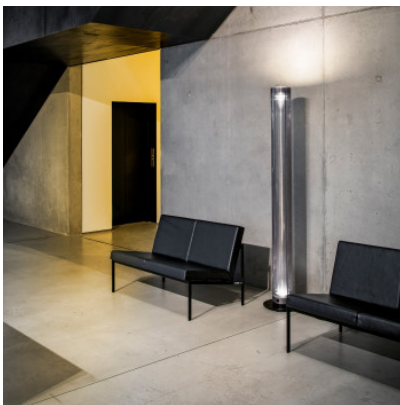

Belux Twilight-360 LED TD

LED floor lamp Belux Twilight 360 of acrylic glass and base of stainless steel. Uplighter and diffuse illumination. Separately switchable and dimmable. Two touch dimmers on the cable.

69W LED, 2700K, 7810lm, CRI > 80.
Height 188 cm, base diameter 34 cm, diameter 18 cm, cable length 3 m, weight 9 kg.

26.04.2024 18:07:46

All prices shown include 19% VAT for deliveries to Deutschland excluding possible shipping costs.