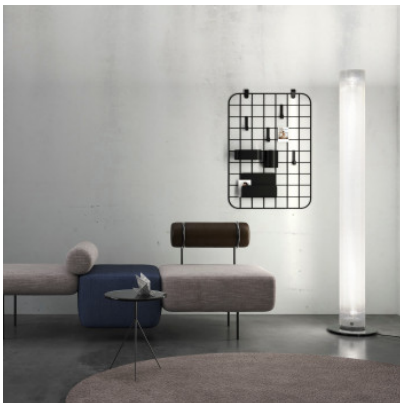

Belux Twilight-360 LED TD

LED floor lamp Belux Twilight 360 of acrylic glass and base of stainless steel. Uplighter and diffuse illumination. Separately switchable and dimmable. Two touch dimmers on the cable.

69W LED, 2700K, 7810lm, CRI > 80.
Height 188 cm, base diameter 34 cm, diameter 18 cm, cable length 3 m, weight 9 kg.

26.04.2024 18:07:46

All prices shown include 19% VAT for deliveries to Deutschland excluding possible shipping costs.