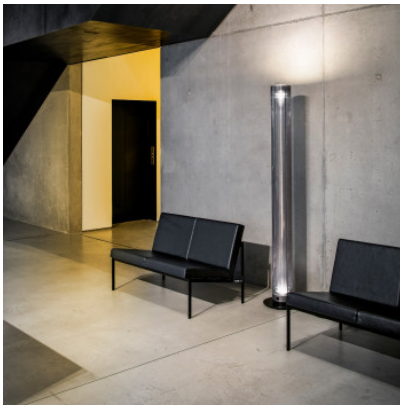

## Belux Twilight-360 LED DTW WD

LED floor lamp Belux Twilight 360 DTW WD of acrylic glass and base of stainless steel. Uplighter and diffuse illumination. Separately switchable and dimmable. Two touch dimmers on the cable. Casambi, Dim2Warm.

Bulbs 69W LED, 3000K - 1800K, 7810lm, CRI > 80.  
 Dimensions Height 188 cm, base diameter 34 cm, diameter 18 cm, cable length 3 m, weight 9 kg.

06.05.2024 20:29:07

All prices shown include 19% VAT for deliveries to Deutschland excluding possible shipping costs.