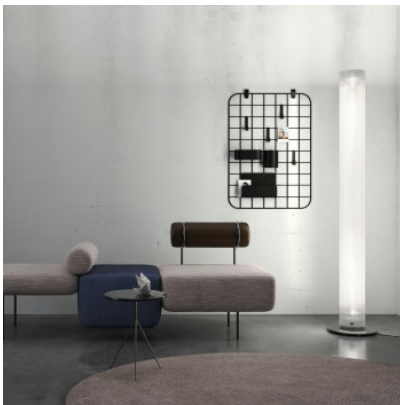

## Belux Twilight-360 LED DTW WD

LED floor lamp Belux Twilight 360 DTW WD of acrylic glass and base of stainless steel. Uplighter and diffuse illumination. Separately switchable and dimmable. Two touch dimmers on the cable. Casambi, Dim2Warm.

Bulbs 69W LED, 3000K - 1800K, 7810lm, CRI > 80.  
 Dimensions Height 188 cm, base diameter 34 cm, diameter 18 cm, cable length 3 m, weight 9 kg.

06.05.2024 20:29:07

All prices shown include 19% VAT for deliveries to Deutschland excluding possible shipping costs.