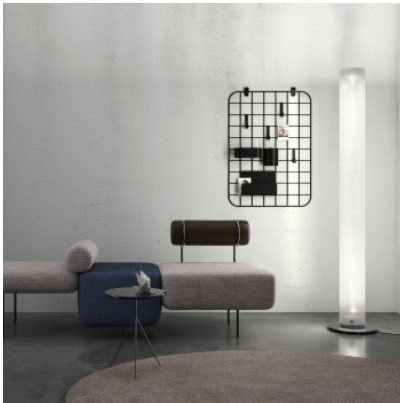

Belux Twilight-360 LED DTW

LED floor lamp Belux Twilight 360 DTW of acrylic glass and base of stainless steel. Uplighter and diffuse illumination. Separately switchable and dimmable. Two touch dimmers on the cable. Dim-to-Warm.

anodized aluminium	1.879,00 €-MSRP 2.207,00 €
MPN	TWI360-11-DTW
anodized bronze	1.879,00 €-MSRP 2.207,00 €
MPN	TWI360-19-DTW
black	2.039,00 €-MSRP 2.398,00 €
MPN	TWI360-23-DTW

Bulbs 69W LED, 3000K - 1800K, 7810lm, CRI > 80.
 Dimensions Height 188 cm, base diameter 34 cm, diameter 18 cm, cable length 3 m, weight 9 kg.