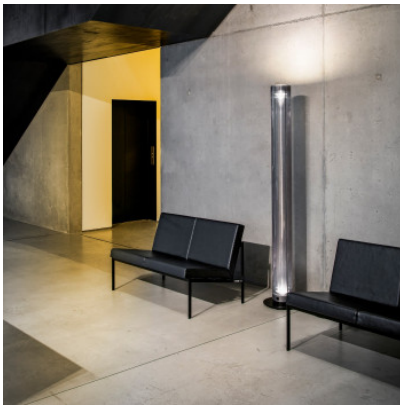

07.05.2024 2:26:28

All prices shown include 19% VAT for deliveries to Deutschland excluding possible shipping costs.

Lumen Lighting Nostraforma GmbH & Co KG
Bodenseestr. 129 | DE-81243 München
FON: +49 (0) 89 820 80 62 0 | FAX: +49 (0) 89 820 80 62 200
MAIL: nostraforma@nostraforma.com | WEB: www.nostraforma.com
BANK: Stadtparkasse München | BLZ: 701 500 00 | KTO: 907 228 290
IBAN: DE 85 7015 0000 0907 2282 90 | BIC: SSKMDEMM

UST-ID: DE 813 992 226
Registergericht München HRA 88136
Persönlich haftende Gesellschafter
Nostraforma Verwaltungs GmbH
Registergericht München HRA 175844
Geschäftsführer: Cerchi Alexander, Cerchi Patrick, Cerchi Manuel