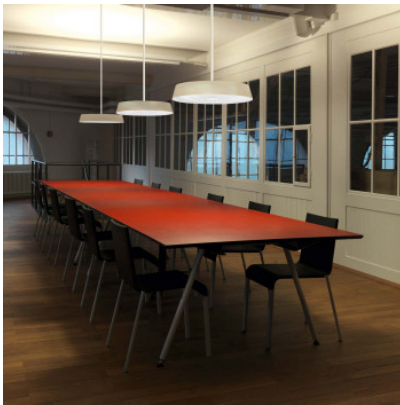

## Belux Koi-30 LED Neo 3000K 2m

Koi Neo suspension by Belux as the ideal light in offices. Direct and indirect light distribution, highly energy-efficient and diverse dimming versions available.

white, DALI MPN	1.769,00 € <del>MSRP 2.088,00 €</del> KOI30-16-8030-DD
white, Push MPN	1.769,00 € <del>MSRP 2.088,00 €</del> KOI30-16-8030-TD
chromed, DALI MPN	1.939,00 € <del>MSRP 2.279,00 €</del> KOI30-13-8030-DD
chromed, Push MPN	1.939,00 € <del>MSRP 2.279,00 €</del> KOI30-13-8030-TD
white, Multisens MPN	1.949,00 € <del>MSRP 2.291,00 €</del> KOI30-16-8030-MS
chromed, Multisens MPN	2.109,00 € <del>MSRP 2.487,00 €</del> KOI30-13-8030-MS

Bulbs 83W LED 220-240V, 3000K, 10.688lm, CRI >85.  
Dimensions Shade diameter 57.6 cm, shade height 10 cm, suspension 2 m, weight 8.4 kg. Canopy: diameter 10.9 cm, height 3.5 cm.

24.04.2024 16:41:43

All prices shown include 19% VAT for deliveries to Deutschland excluding possible shipping costs.